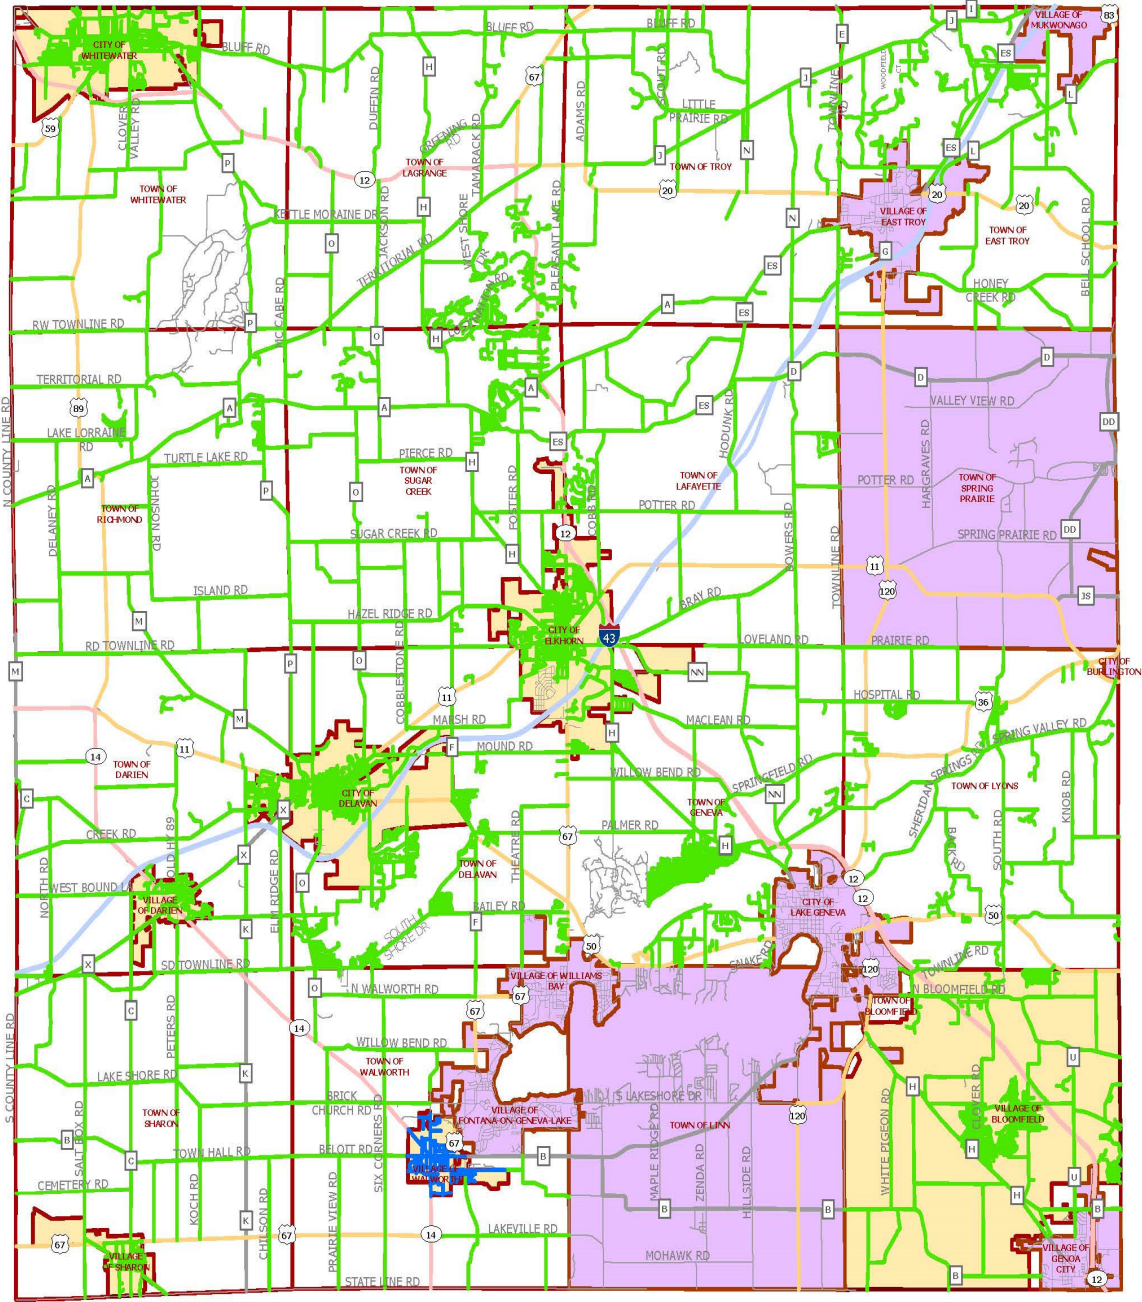

### Municipalities Authorizing ATV or UTV Use

City of: Delavan, Elkhorn, Whitewater  
Town of: Bloomfield, Darien, Delavan,  
East Troy, Geneva, LaFayette, LaGrange,  
Lyons, Richmond, Sugar Creek, Troy,  
Sharon, Walworth, Whitewater.  
Village of Bloomfield, Darien, Sharon.  
Village of Walworth (UTV Only).

# ATV/UTV Routes

## Walworth County

9/9/2024

- ATV/UTV Route
- UTV Only Route
- City/Village
- Town
- No ATV or UTV Routes
- City Road
- Local road
- County Road
- State Highway
- US Highway
- Interstate Highway